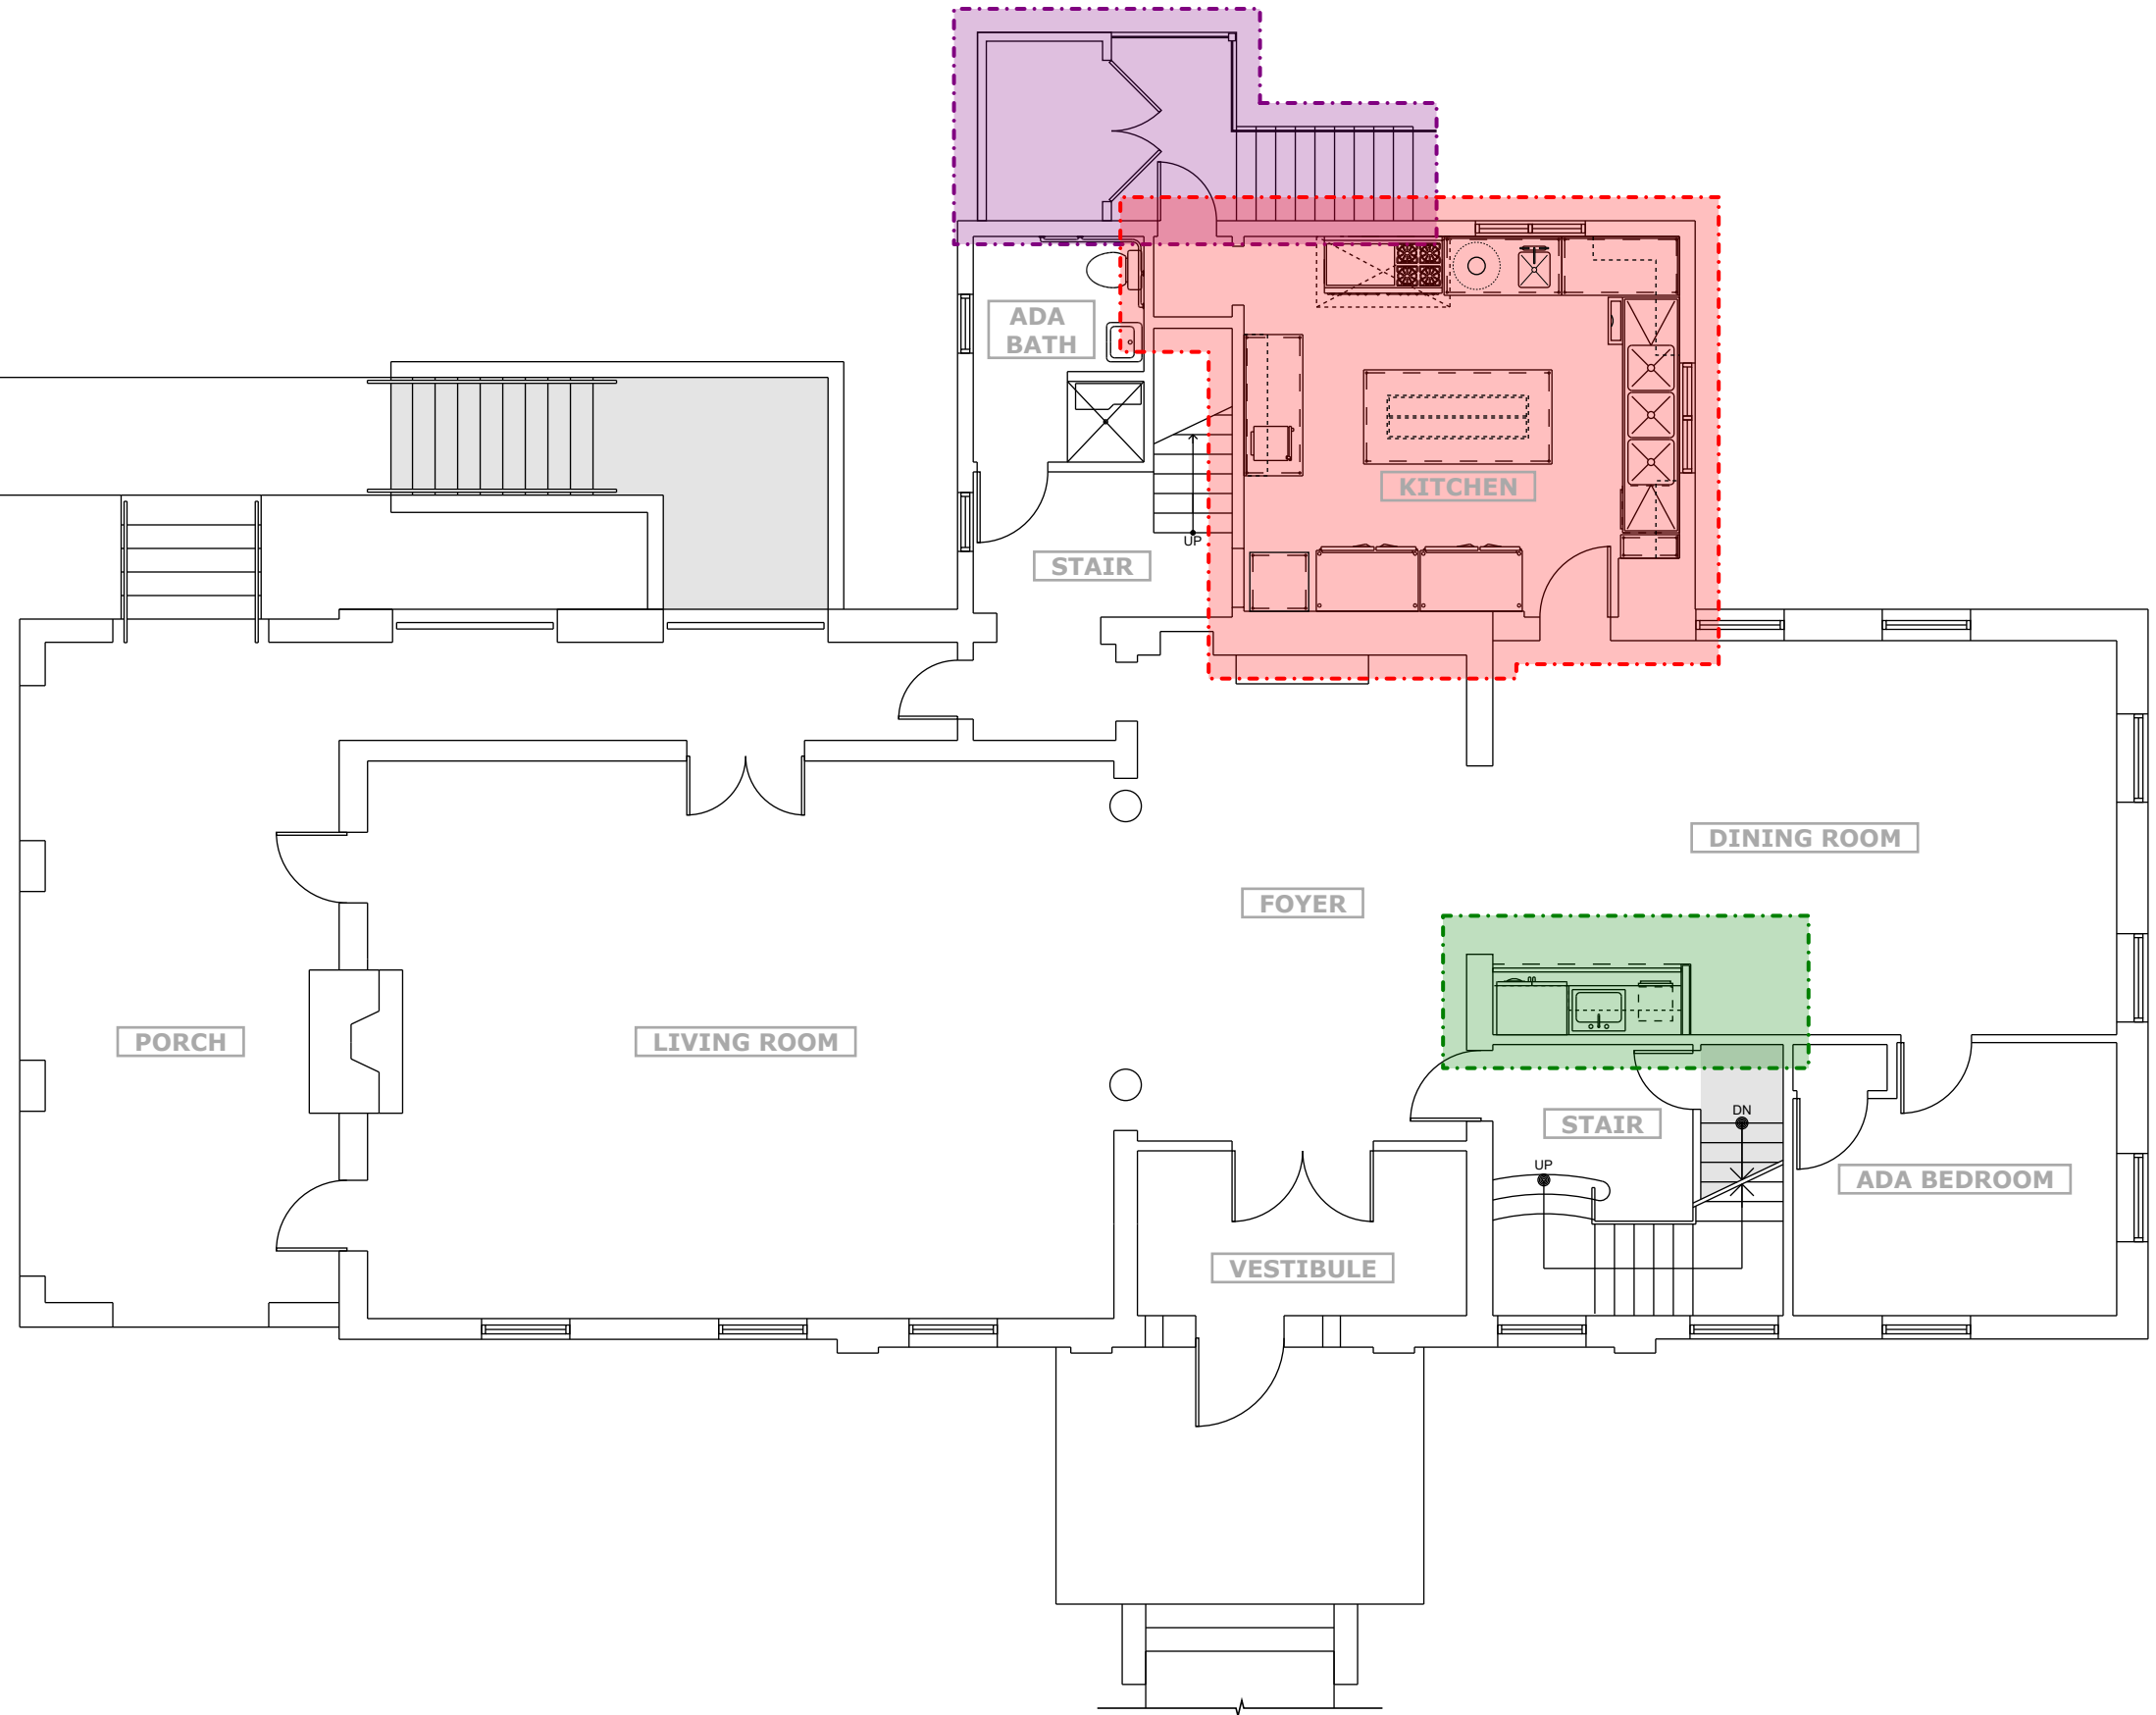

CHEF'S KITCHEN

BROTHER'S KITCHEN

DELIVERY STAIRS

E FAIRMOUNT AVE

HLA | PHI SIGMA KAPPA

S ALLEN STREET

DINING ROOM
DOOR, CORNER

KEY PLAN

**STAIRWAY
DOOR, CORNER**

KEY PLAN

**OUTSIDE DOOR,
CORNER**

KEY PLAN

WINDOW,
CORNER

KEY PLAN

DINING ROOM DOOR, CORNER

STAIRWAY DOOR, CORNER

KEY PLAN

1

2

3

4

BROTHER'S KITCHEN, UP

KEY PLAN

DELIVERY STAIRS